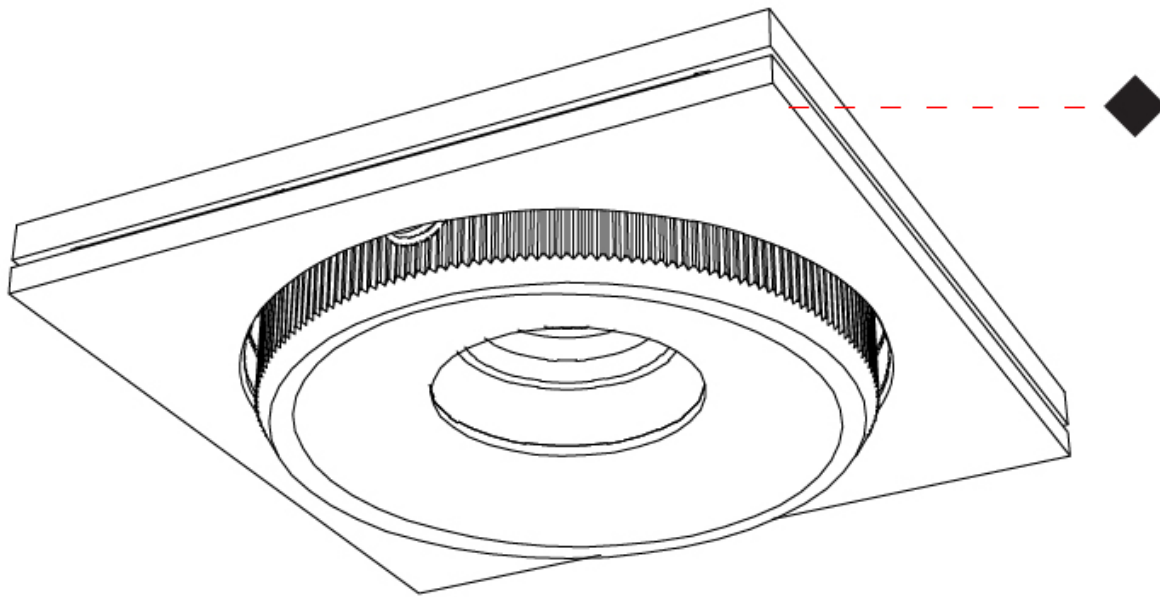

MARC SINGLE RECESSED

D92120

PROJECT	_____
TYPE	_____
SPECIFIER	_____
QUANTITY	_____
DATE	_____

D