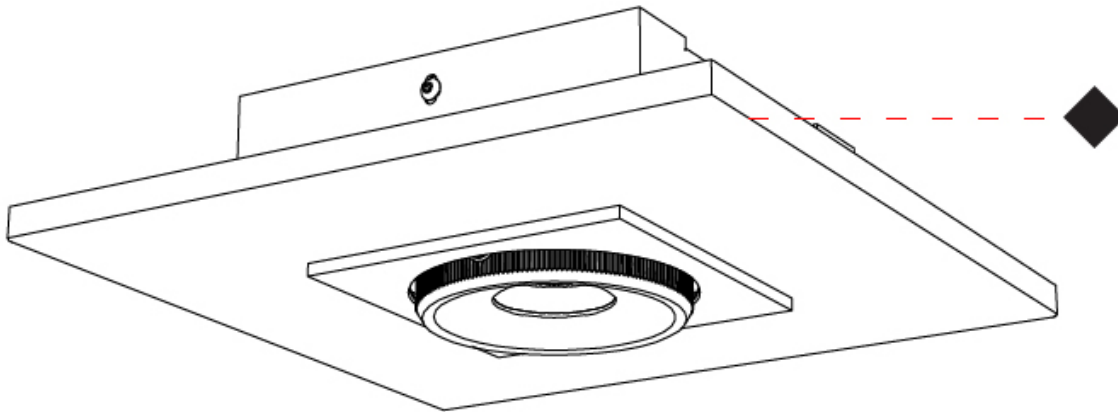

MARC SINGLE SURFACE

D92121

PROJECT _____

TYPE _____

SPECIFIER _____

QUANTITY _____

DATE _____

D