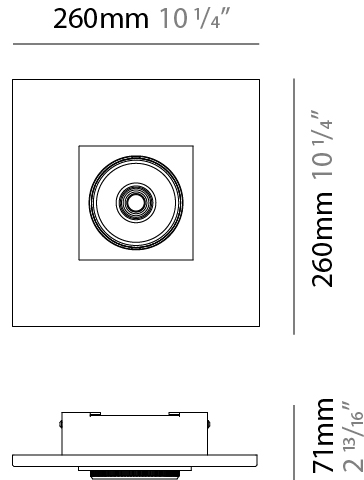

MARC SINGLE SURFACE

D92121

base number

1. To build a product code in our configurator select the specify button on the base model # product page
2. To build a manual product code on this datasheet choose from the options listed below in blue font and add the suffix to the base model #

GENERAL

Series: Marc
Subseries: Marc Single
Brand: Milan
Division: Design
Mounting Type: Surface
Mounting Location: Ceiling
Subcategory: Downlight

PHYSICAL

Shape: Rectangle
Length (mm): 260
Length (in): 10 1/4
Width (mm): 260
Width (in): 10 1/4
Height (mm): 71
Height (in): 2 13/16
Light Distribution: Adjustable / Direct
Weight (kg): 1.8
Weight (lbs): 3.999
Fixture Finish: WHI
Fixture Material: Aluminum

ELECTRICAL

Lamp Type: LED
Input Wattage (W): 10
Total Output Wattage (W): 9.3
Dimming: Non-Dimmable
Driver Included: Yes
Driver Location: Integrated
Driver Type: Constant Current - Universal
Driver Class: Class 2
Input Voltage (V): 120 - 277
Constant Current (MA): 350
Upon Request: Phase dimming 120Vac

LED

Number of LEDs: 1
Color Temperature (°K): 3000
Max. Delivered Lumen (lm): 1010
CRI: >80 CRI
Lamp Life (hrs): 50000

OPTICAL

Reflector°: 50

RATINGS AND CERTIFICATIONS

Certified By: CSA Certified to UL and CSA Standards
IP rating: IP20

PROJECT	
TYPE	
SPECIFIER	
QUANTITY	
DATE